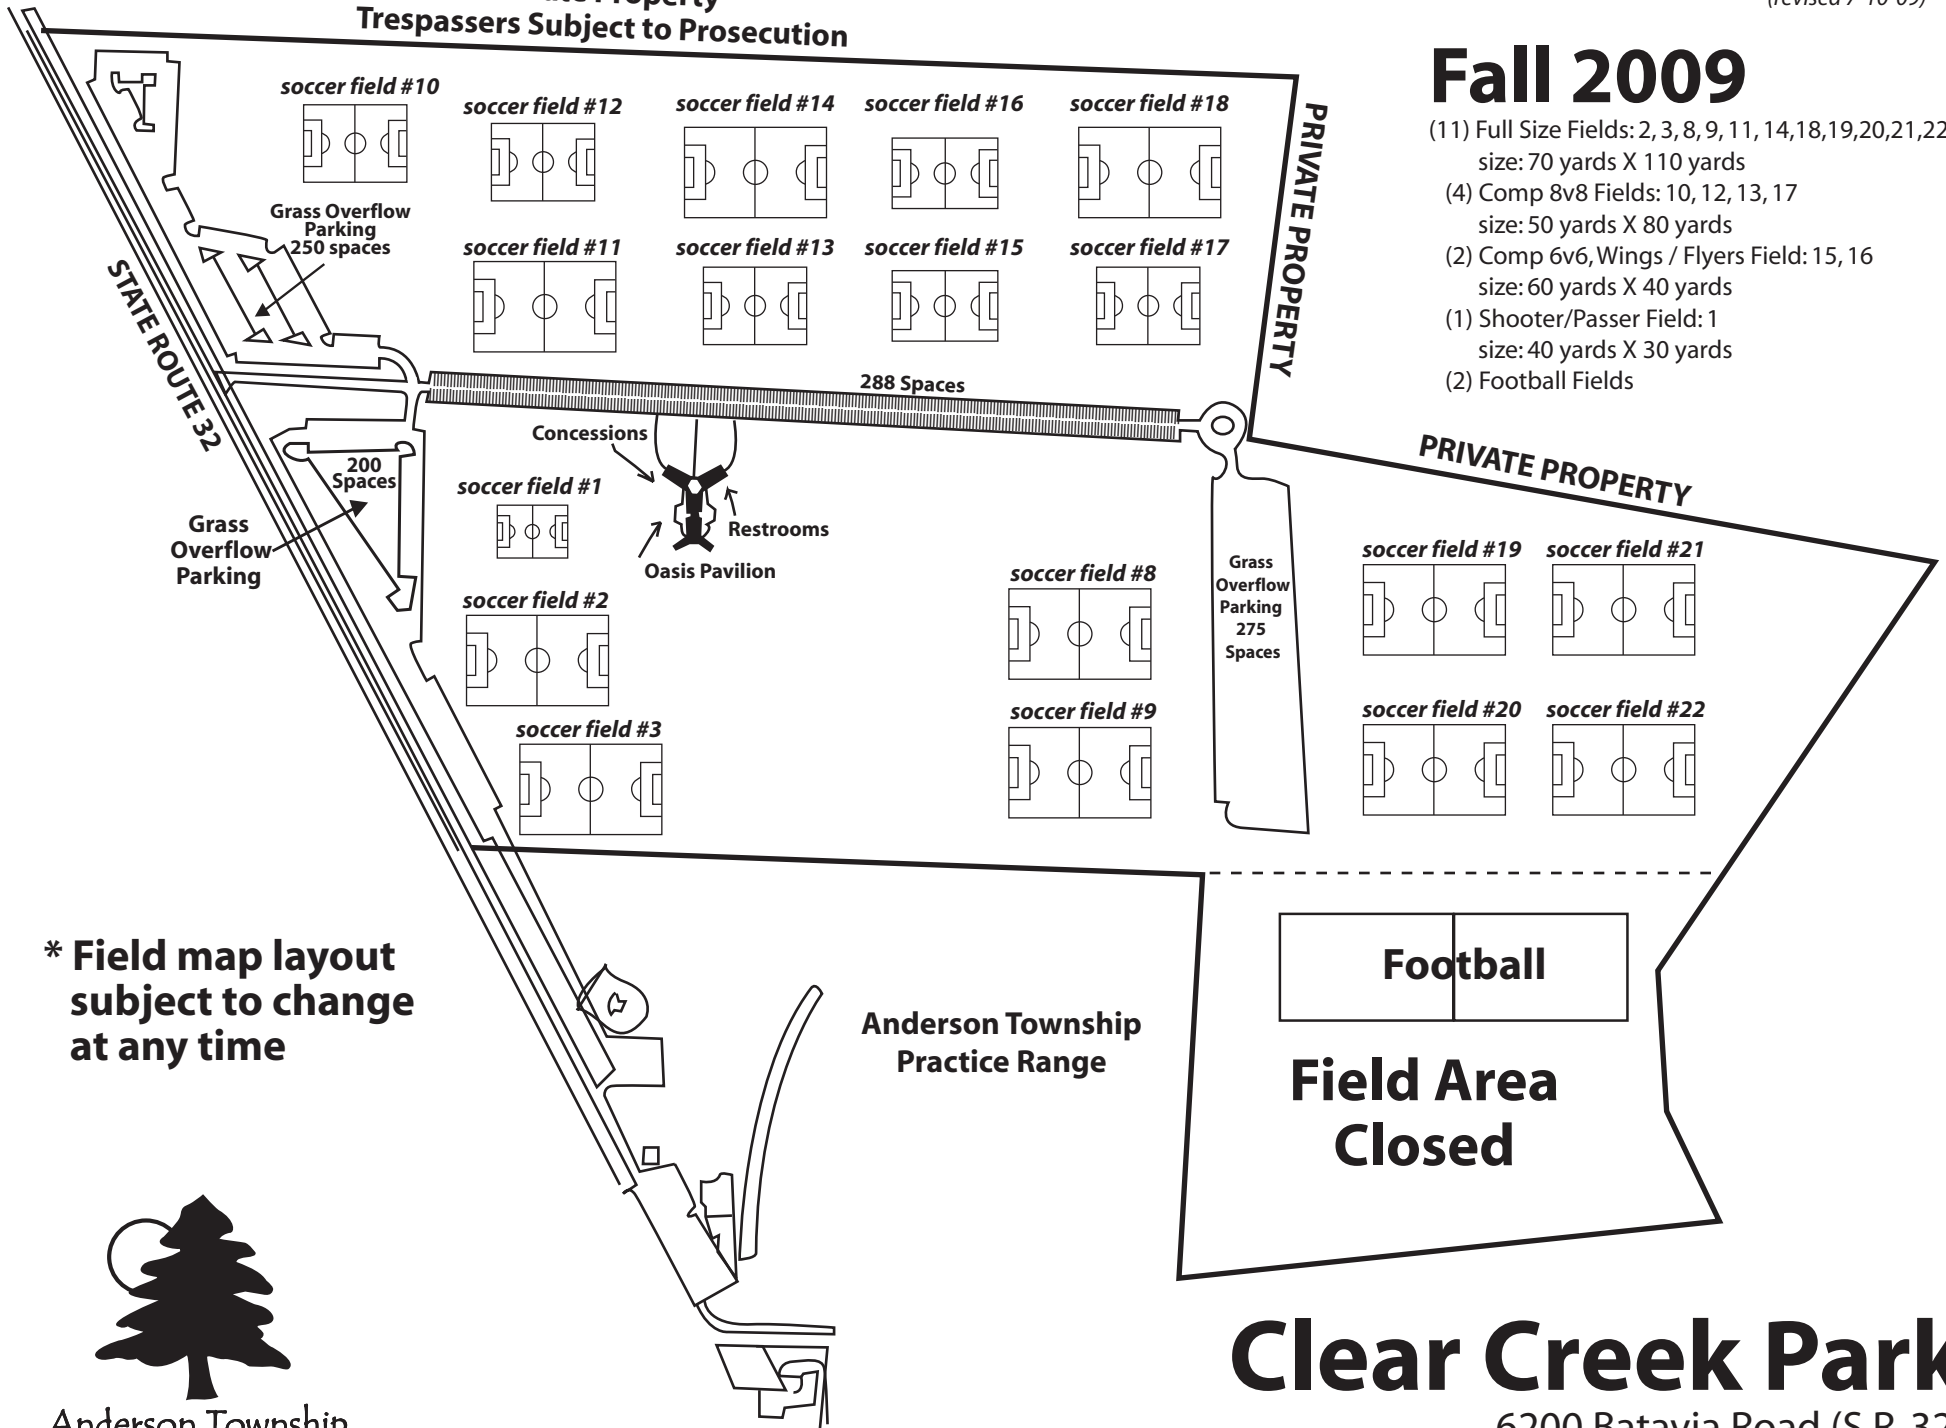

**Private Property  
Trespassers Subject to Prosecution**

# Fall 2009

- (11) Full Size Fields: 2, 3, 8, 9, 11, 14, 18, 19, 20, 21, 22  
size: 70 yards X 110 yards
- (4) Comp 8v8 Fields: 10, 12, 13, 17  
size: 50 yards X 80 yards
- (2) Comp 6v6, Wings / Flyers Field: 15, 16  
size: 60 yards X 40 yards
- (1) Shooter/Passer Field: 1  
size: 40 yards X 30 yards
- (2) Football Fields

**\* Field map layout  
subject to change  
at any time**